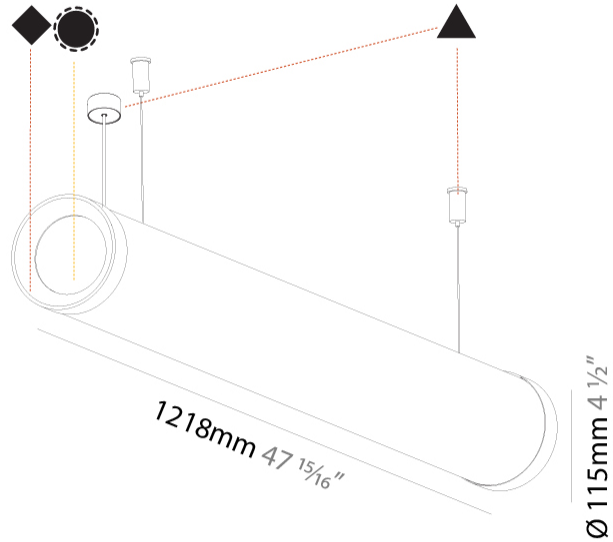

GENERAL

Series: Bunga Plus
Brand: Prolicht
Division: Architectural
Mounting Type: Suspension
Mounting Location: Ceiling
Subcategory: Profile

PHYSICAL

Shape: Cylinder
Length (mm): 1218
Length (in): 47 ¹⁵/₁₆
Width (mm): 115
Width (in): 4 1/2
Height (mm): 115
Height (in): 4 1/2
Max. Overall Height (mm): 2115
Max. Overall Height (in): 83 1/4
Light Distribution: Omnidirectional
Weight (kg): 4.309
Weight (lbs): 9.499
Diffuser: PMMA - Opal
Fixture Finish: SSR / BKV / CWI / CRY / HAB / UFT / ITA / RUA / FTG / MYG / LOD / PUS / FRO / FUP / KIA / POP / BLS / SPG / MEY / GOH / GUM / CHC / COM / ABZ / JAG / OBR / MOS / ROR
Fixture Material: Aluminum
Cable Details: 2000mm or 6000mm Transparent Cable
Upon Request: Cable colour - White / Black / Orange / Red

ELECTRICAL

Lamp Type: LED (Zhaga Standard)
Input Wattage (W): 20
Total Output Wattage (W): 16 / 12.8 (3500K)
Dimming: Non-Dimming / Phase Dimming (120Vac only) / 0-10V Dimming
Driver Included: Yes
Driver Location: Integrated
Driver Type: Constant Current - 120 / 277Vac
Driver Class: Class 2
Input Voltage (V): 120 - 277
Constant Current (MA): 350 / 400 (3500K)

LED

Color Temperature (*K): 3000 / 3500 / 4000
Max. Delivered Lumen (lm): 2210 / 2293 / 2340
CRI: >80 CRI
Lamp Life (hrs): 50000

OPTICAL

RATINGS AND CERTIFICATIONS

Certified By: Certified for North American Standards
IP rating: IP20